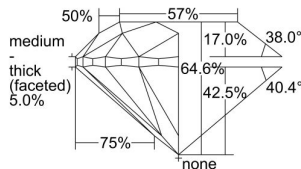

GIA®

FACSIMILE

GIA REPORT 6291595714

Verify this report at GIA.edu

GIA NATURAL DIAMOND DOSSIER®

June 26, 2018
GIA Report Number 6291595714
Shape and Cutting Style ..... Round Brilliant
Measurements ..... 4.57 - 4.62 x 2.97 mm

GRADING RESULTS

Carat Weight ..... 0.40 carat
Color Grade ..... K
Clarity Grade VS1
Cut Grade ..... Very Good

ADDITIONAL GRADING INFORMATION

Polish ..... Excellent
Symmetry ..... Very Good
Fluorescence ..... None
Clarity Characteristics..... Indented Natural, Pinpoint
Inscription(s): GIA 6291595714

PROPORTIONS

Profile to actual proportions

GRADING SCALES

GIA COLOR SCALE	GIA CLARITY SCALE	GIA CUT SCALE	
D	FLAWLESS	EXCELLENT	
E	INTERNALLY FLAWLESS		
F		VVS₁	VERY GOOD
G	VVS₂		
H	VS₁	GOOD	
I	VS₂		
J	SI₁	FAIR	
K	SI₂		
L	I₁	POOR	
M	I₂		
N	I₃		
O			
P			
Q			
R			
S			
T			
U			
V			
W			
X			
Y			
Z